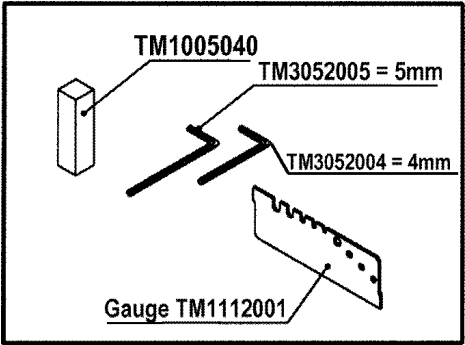

**TOTAL TL136 DELUXE CHAIN GRINDER
TECOMEC "JOLLY"**

- ① Motor only, 120v — **No. TM1136014**
Motor with arm assembly — **No. TM1136003**
- ② 2-way on/off toggle switch — **No. TM1155107**
2-way rocker switch — **No. TM1150184**
3-way toggle switch (older production) — **No. TM1005039**
- ③ Replacement bulb, GE 120v/15W — **No. TM1136032**
Replacement bulb (older production), stamped "Leuci E14, 3c" — **No. TM1135266**
- ④ Socket for GE bulb — **No. TM1136031**
Socket for Leuci bulb — **No. TM1135264**

* Model Number may vary on owners' manual and/or model plate on grinder. Also identified as "Type FL136".

**TOTAL TL136 DELUXE CHAIN GRINDER
TECOMEC "JOLLY"**

Complete vise assembly -
No. TM1135026

*For "Front Mount" guide
plate on older models,
use No. TM1135211