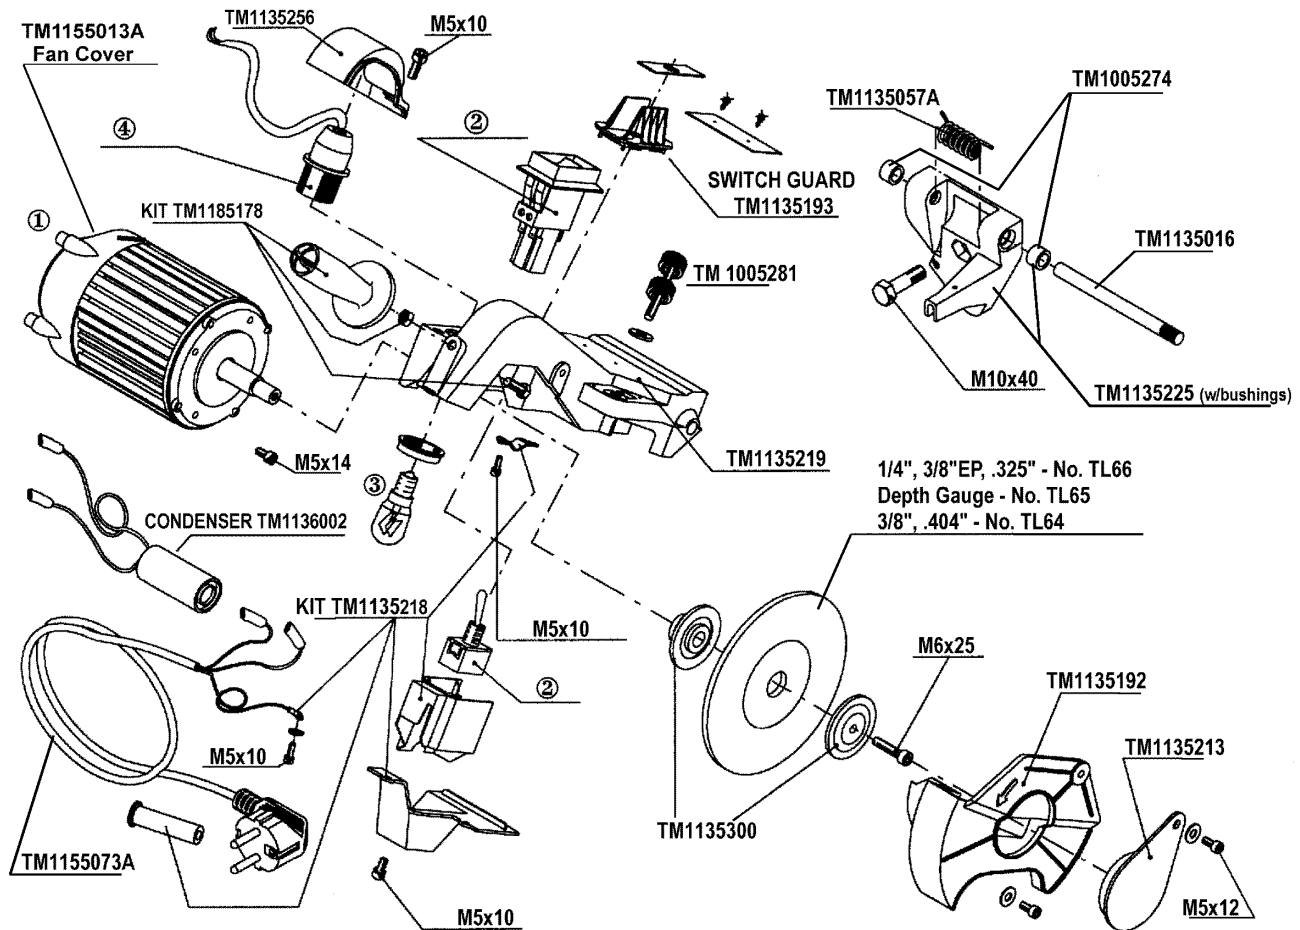

**TOTAL TL136 DELUXE CHAIN GRINDER
TECOMEC "JOLLY"**

- ① Motor only, 120v — **No. TM1136014**
Motor with arm assembly — **No. TM1136003**
- ② 2-way on/off toggle switch — **No. TM1155107**
2-way rocker switch — **No. TM1150184**
3-way toggle switch (older production) — **No. TM1005039**
- ③ Replacement bulb, GE 120v/15W — **No. TM1136032**
Replacement bulb (older production), stamped "Leuci E14, 3c" — **No. TM1135266**
- ④ Socket for GE bulb — **No. TM1136031**
Socket for Leuci bulb — **No. TM1135264**

* Model Number may vary on owners' manual and/or model plate on grinder. Also identified as "Type FL136".

**TOTAL TL136 DELUXE CHAIN GRINDER
TECOMEC "JOLLY"**

Complete vise assembly -
No. TM1135026

*For "Front Mount" guide
plate on older models,
use No. TM1135211