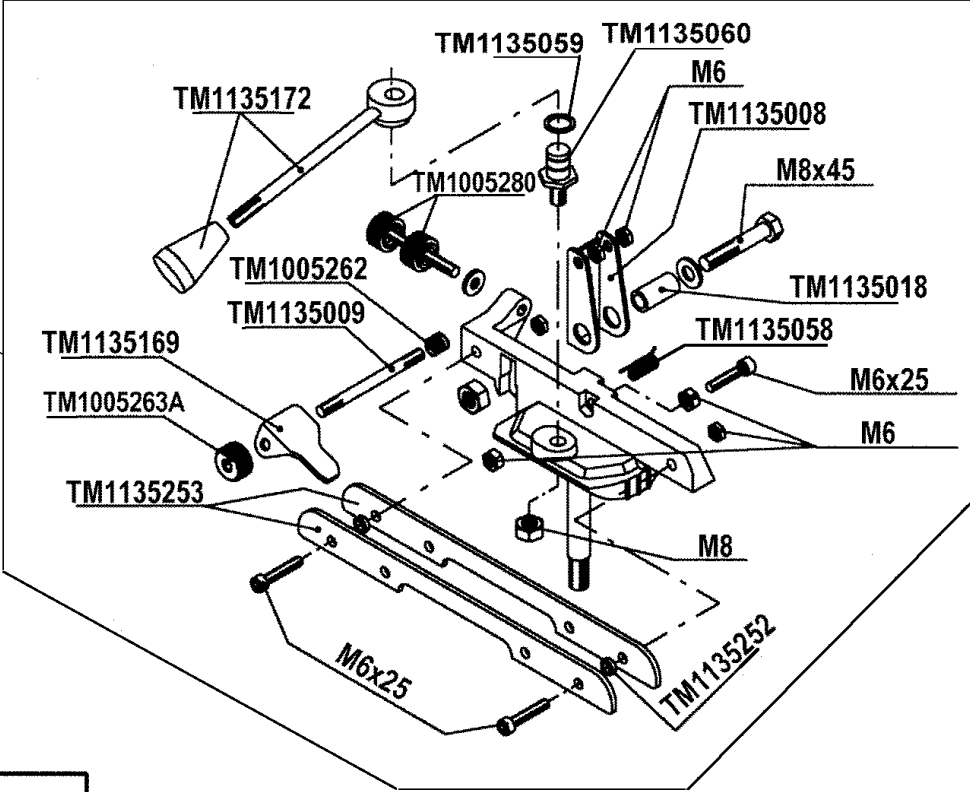

**TOTAL TL136 DELUXE CHAIN GRINDER
TECOMEC "JOLLY"**

- ① Motor only, 120v — **No. TM1136014**
Motor with arm assembly — **No. TM1136003**
- ② 2-way on/off toggle switch — **No. TM1155107**
2-way rocker switch — **No. TM1150184**
3-way toggle switch (older production) — **No. TM1005039**
- ③ Replacement bulb, GE 120v/15W — **No. TM1136032**
Replacement bulb (older production), stamped "Leuci E14, 3c" — **No. TM1135266**
- ④ Socket for GE bulb — **No. TM1136031**
Socket for Leuci bulb — **No. TM1135264**

* Model Number may vary on owners' manual and/or model plate on grinder. Also identified as "Type FL136".

**TOTAL TL136 DELUXE CHAIN GRINDER
TECOMEC "JOLLY"**

Complete vise assembly -
No. TM1135026

*For "Front Mount" guide
plate on older models,
use No. TM1135211